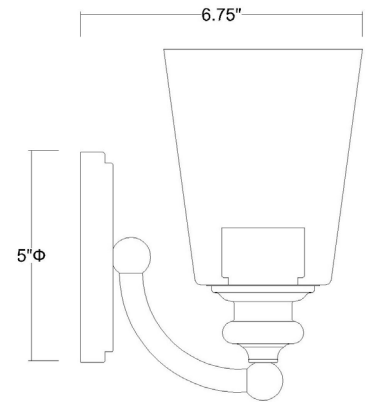

IN41401CH

CEIL 2-LIGHT WALL SCONCE

Description:	Ceil 2-Light Wall Sconce
Finish:	Chrome
Dimensions:	14-1/4" W x 8-1/4" H x 6-3/4" ext. Height on Center: 5"
Bulbs:	2-100W Med.
Installed Weight:	3.75 lbs.
Certification:	cUL / dry location

Material:	Steel and glass
Shades:	Glass
Glass:	Clear
Back Plate Dimensions:	5" Dia.
Chain/Wire:	NA
Additional Finishes:	ORB