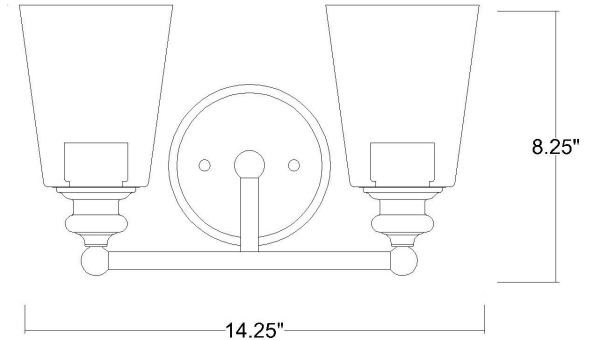

IN41401CH

CEIL 2-LIGHT WALL SCONCE

Description:	Ceil 2-Light Wall Sconce
Finish:	Chrome
Dimensions:	14-1/4" W x 8-1/4" H x 6-3/4" ext. Height on Center: 5"
Bulbs:	2-100W Med.
Installed Weight:	3.75 lbs.
Certification:	cUL / dry location

Material:	Steel and glass
Shades:	Glass
Glass:	Clear
Back Plate Dimensions:	5" Dia.
Chain/Wire:	NA
Additional Finishes:	ORB